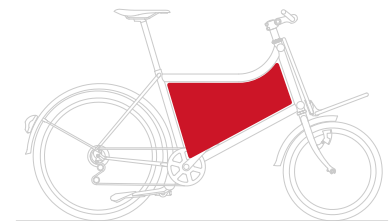

Billboard available even for Justlong
in the back side along the rack.
The material is printed Dibond
(Alu+PP+Alu) 3mm thickness.