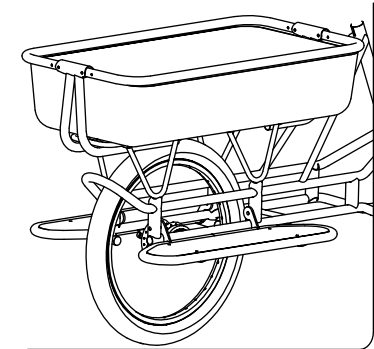

Folding Lock
Abus Bordo Granit-X Plus

Frame lock
Axa Click

Rear rack Steco
for heavy duty use

Rear rack - Tubus Fly Classic

Rear rack - Tubus Logo Classic

Folding side racks for Justlong

Rear basket with folded volume
60lts for Justlong