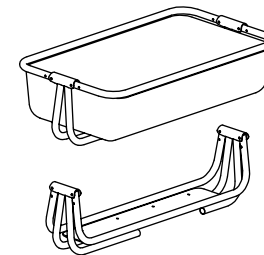

Folding Lock
Abus Bordo Granit-X Plus

Frame lock
Axa Click

Rear rack Steco
for heavy duty use

Rear rack - Tubus Fly Classic

Rear rack - Tubus Logo Classic

Folding side racks for Justlong

Rear basket with folded volume
60lts for Justlong

Rear seat - Yepp Maxi
up to 22kg

Rear seat - Yepp Junior
up to 35kg

Easyfit Yepp adapter
for Justlong

Frontal seat - Bellelli Rabbit
up to 15kg with frame braket

Rear seat - Bellelli Pepe
up to 22kg with frame braket
or carrier clamp for Justlong